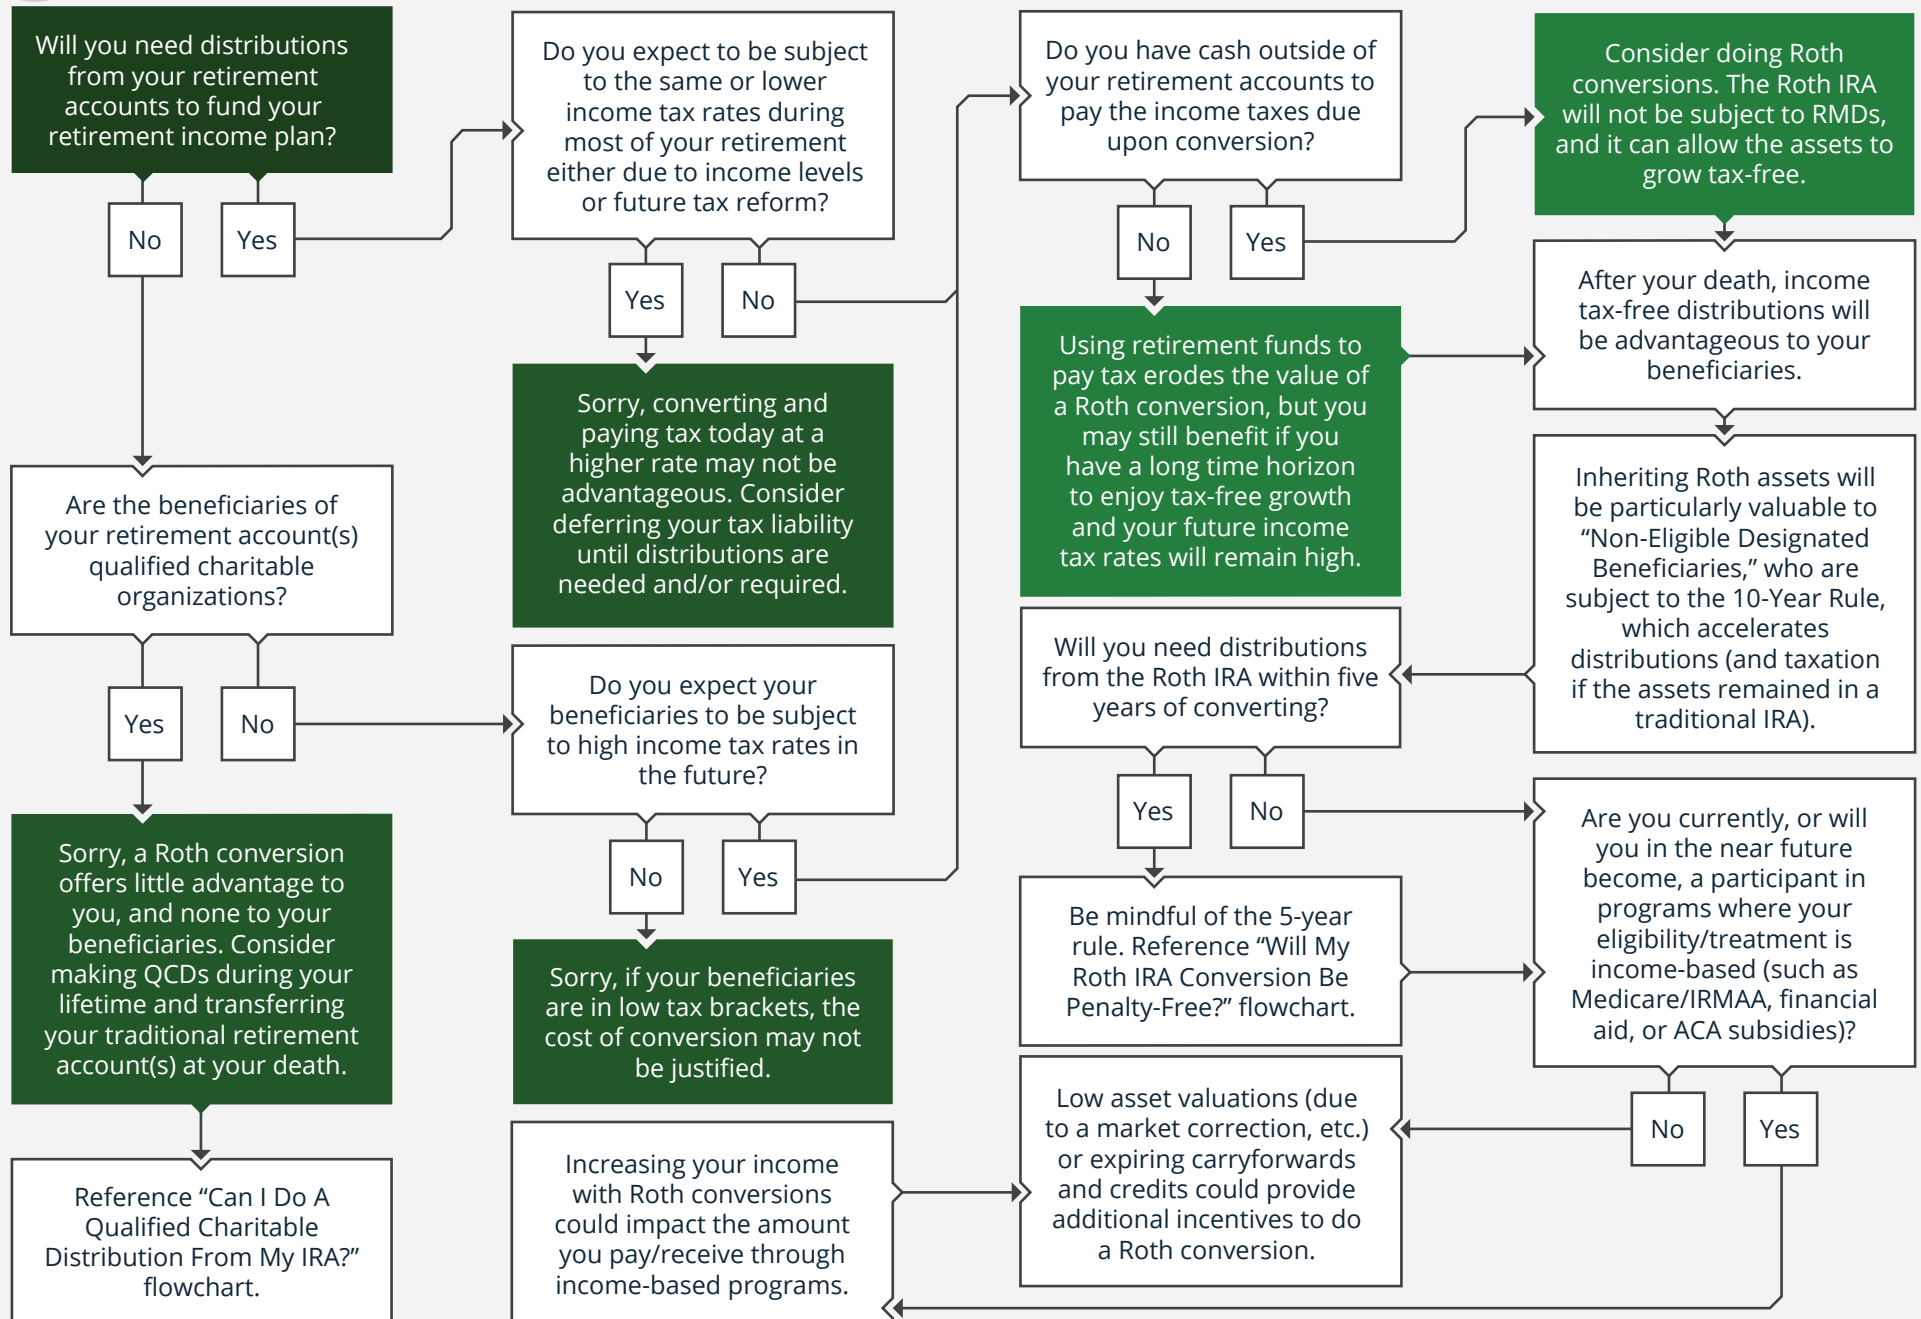

**Start Here**

## Root. Nourish. Grow.

If Money wasn't a barrier, what would your life look like? This is a question we ask each and every client. How would you like your money to support your life? We believe that "Life is about events, supported by your dollars and cents" and at Rooted Planning Group, we know that when your roots are strong, your trunk and branches are well positioned for growth.

We want to ensure you get to that ideal life in the most graceful way possible. So you can save for that big purchase, send the kids off to college, and retire! Rooted Planning Group is a fee only planning group, so we only do what is in your best interest.

### **A Message from our Founder, Amy Irvine, CFP®, EA, MPAS®, CCFC**

I started Rooted Planning Group out of frustration, because I really wanted to help clients build their wealth in a "different" way than the traditional wealth management firm. We are an all-female, ensemble fee-only financial planning firm, and I established our firm to always act as a fiduciary. Our services include cash flow analysis, goal planning, debt reduction and planning, student loan planning, tax planning (and preparation), education planning, investment planning, employee benefits, and risk planning.