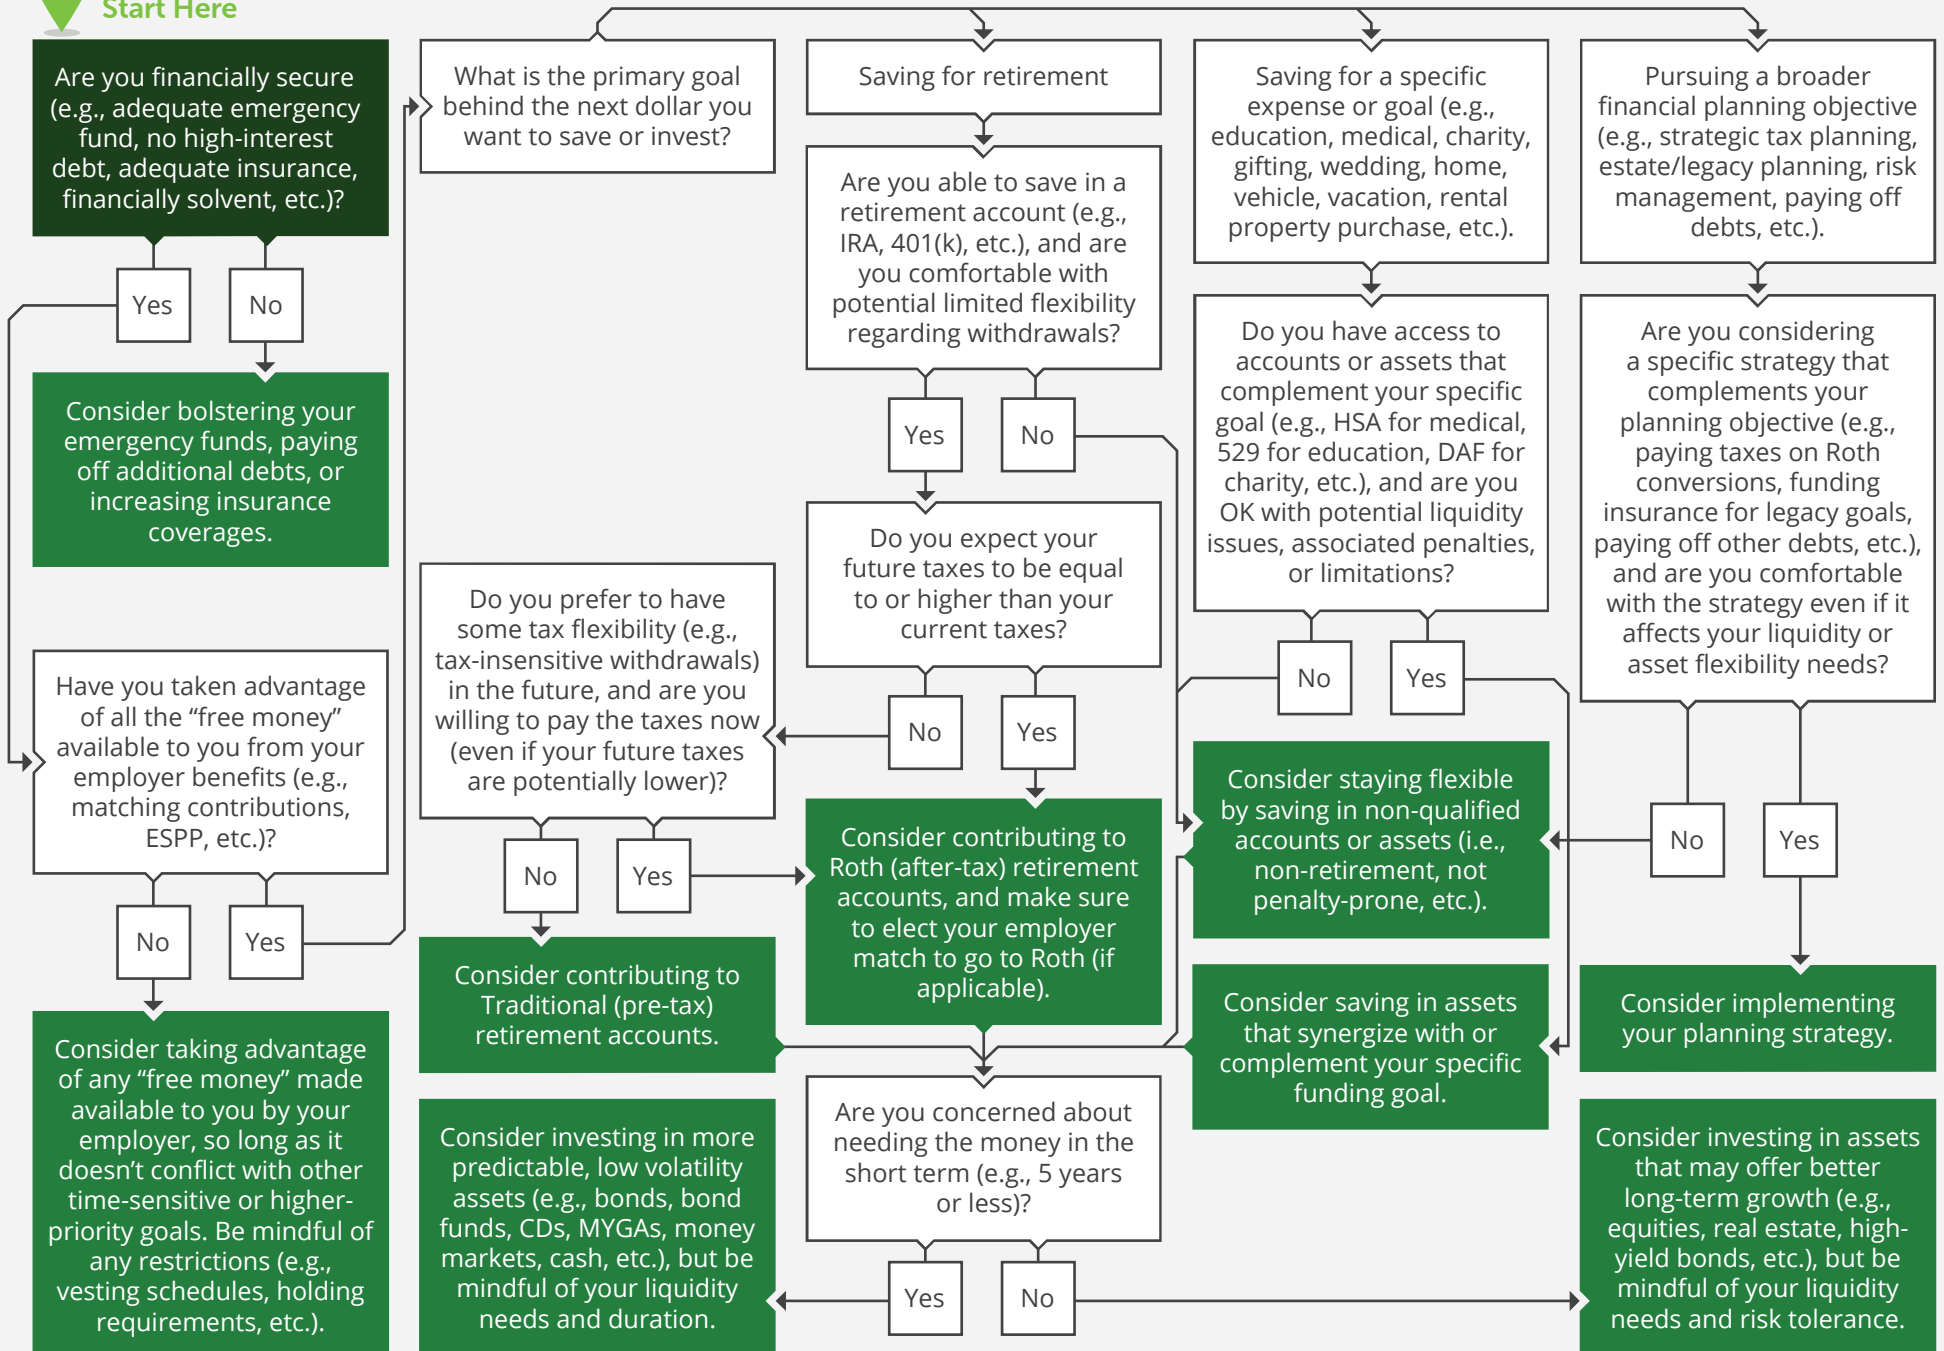

Start Here

## Root. Nourish. Grow.

If Money wasn't a barrier, what would your life look like? This is a question we ask each and every client. How would you like your money to support your life? We believe that "Life is about events, supported by your dollars and cents" and at Rooted Planning Group, we know that when your roots are strong, your trunk and branches are well positioned for growth.

We want to ensure you get to that ideal life in the most graceful way possible. So you can save for that big purchase, send the kids off to college, and retire! Rooted Planning Group is a fee only planning group, so we only do what is in your best interest.